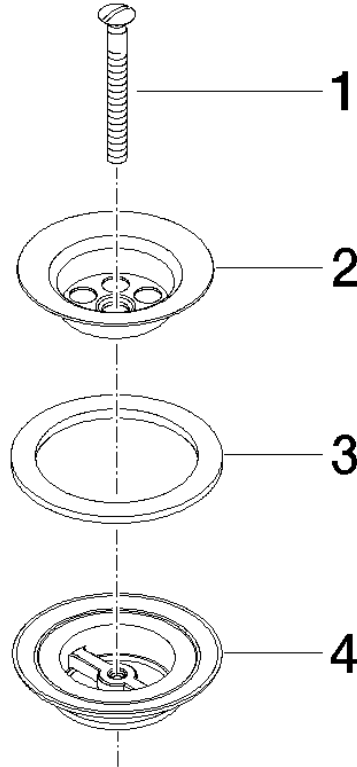

## Grated waste 1 1/4" - Brushed Chrome

IMO

10 100 970

Fits: IMO, LULU, MADISON, MEM, TARA,  
CL.1, LISSÉ, VAIA, META, CYO

	Brushed Chrome	10 100 970-93
	Chrome	10 100 970-00
	Brushed Platinum	10 100 970-06
	Platinum	10 100 970-08
	Durabress (23kt Gold)	10 100 970-09
	Dark Chrome	10 100 970-19
	Light Gold	10 100 970-26
	Brushed Light Gold	10 100 970-27
	Brushed Durabress (23kt Gold)	10 100 970-28
	Brushed Bronze	10 100 970-42
	Brushed Champagne (22kt Gold)	10 100 970-46
	Champagne (22kt Gold)	10 100 970-47
	Brushed Dark Platinum	10 100 970-99

## Grated waste 1 1/4" - Brushed Chrome

---

IMO

10 100 970

10 100 970

10 100 970

Parts for other finishes can be found here: [Chrome](#)

### Spare parts list

No.	Item Number	Name	Quantity used	Delivery time
1	09 30 30 115-93	screw	1	20
2	09 11 01 005-93	strainer	1	20
3	09 14 03 005 90	seal	1	60
4	09 11 01 007-07	pop-up waste	1	60